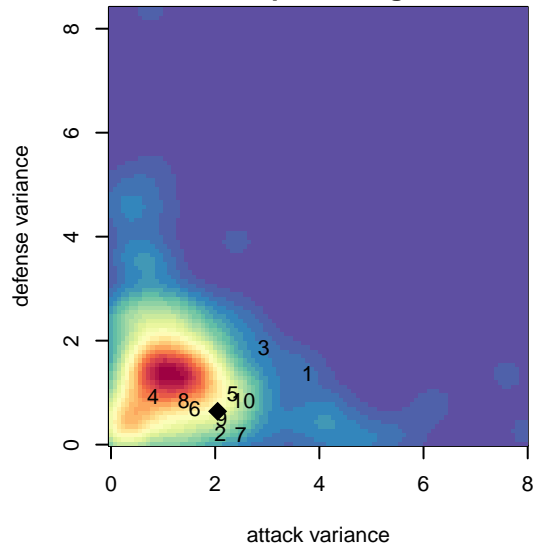

Harbor Premier Green G02

Harbor FC
 Gig Harbor, WA
 G02 total strength=1666
 attack=26.3 defense=15.33
 fall league = RCL G02 Div 2
 notes= Jarrett 2014

alt names used:
 Harbor Premier G02 Green
 HARBOR PREMIER G02 GREEN (WA)
 Harbor Premier G02 Green A
 Harbor Premier G02 Green

Venues played:
 2017 RVS Classic GU16-17
 2017 Nike Crossfire Challenge Gold Group U16
 2017 Mt Hood Challenge U16 Gold
 2017 RCL G02 Div 2
 2017 PacNW Winter Classic 2002 Showcase P

**attack and defense variance (black dot)
relative to other teams
and top 10 in region**