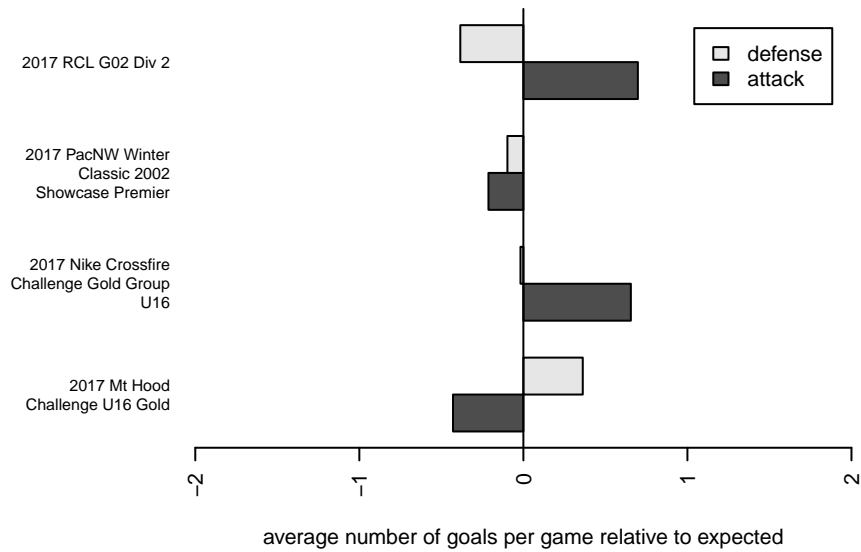

Performance relative to 13 month average