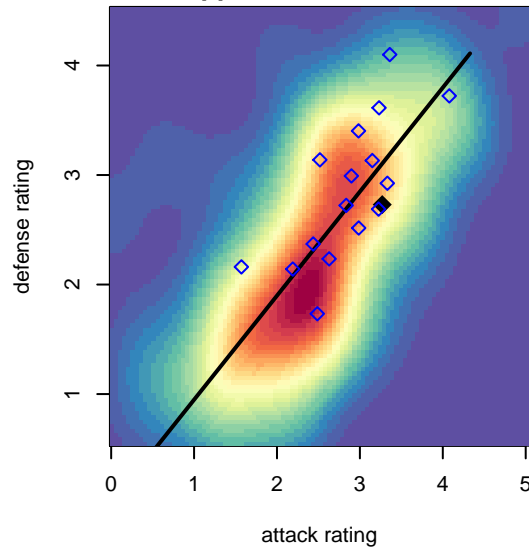

**attack and defense rating
relative to others at age
and all opponents in last 13 months**