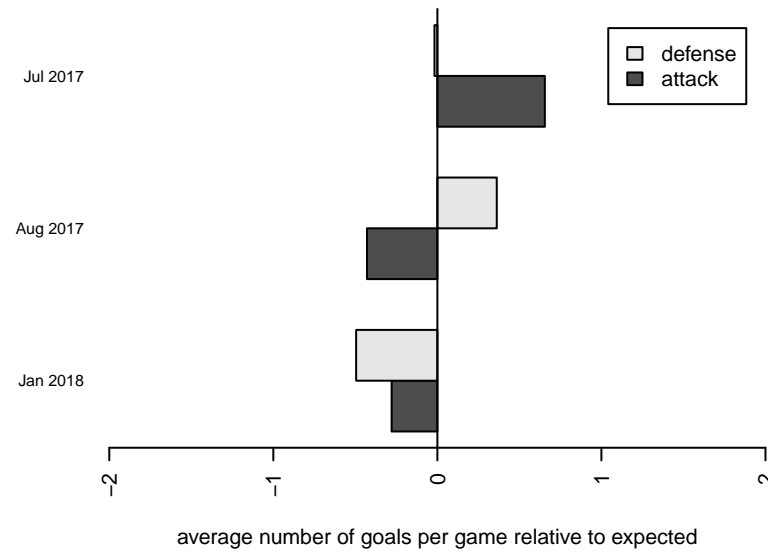

Performance relative to 13 month average