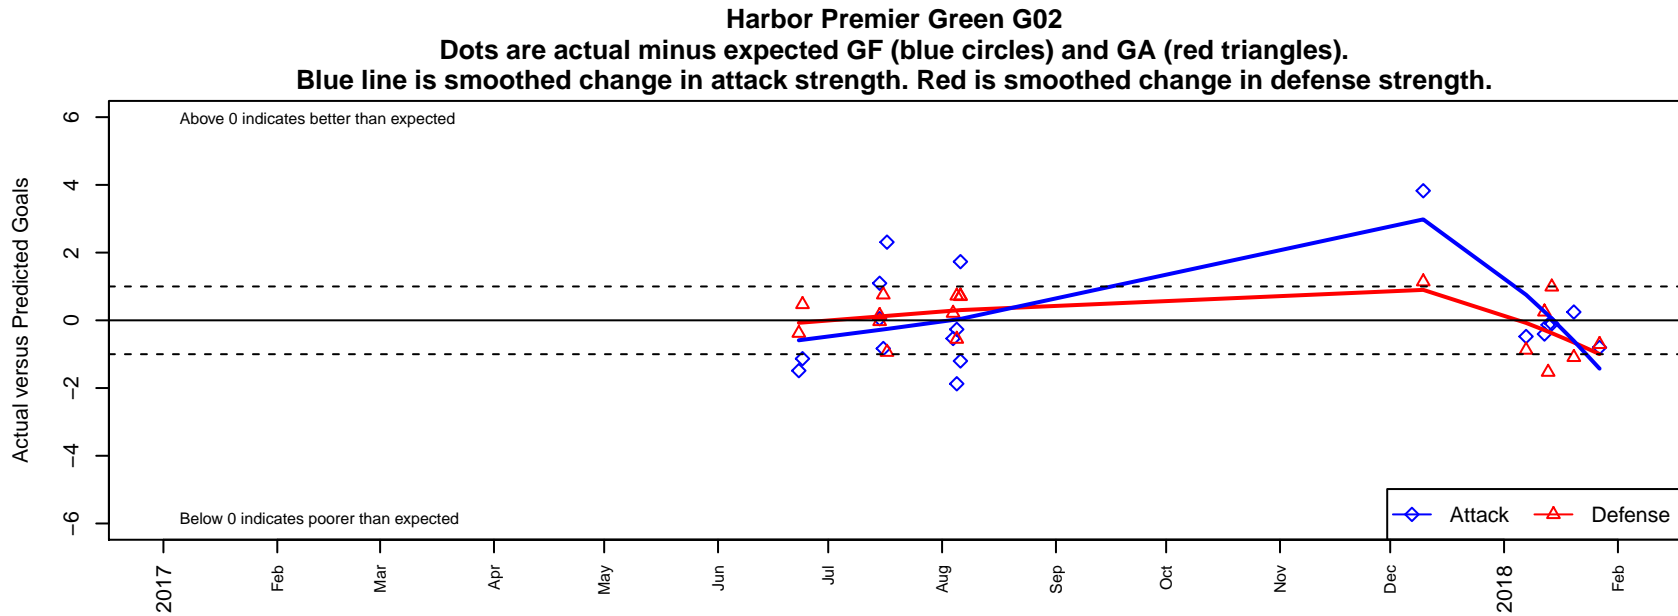

**attack and defense variance (black dot)
relative to other teams
and top 10 in region**

**attack and defense rating
relative to others at age
and all opponents in last 13 months**

Harbor Premier Green G02

Harbor FC
Gig Harbor, WA
G02 total strength=1666
attack=26.3 defense=15.33
fall league = RCL G02 Div 2
notes= Jarrett 2014

alt names used:
Harbor Premier G02 Green
HARBOR PREMIER G02 GREEN (WA)
Harbor Premier G02 Green A
Harbor Premier G02 Green

Venues played:
2017 RVS Classic GU16-17
2017 Nike Crossfire Challenge Gold Group U16
2017 Mt Hood Challenge U16 Gold
2017 RCL G02 Div 2
2017 PacNW Winter Classic 2002 Showcase P