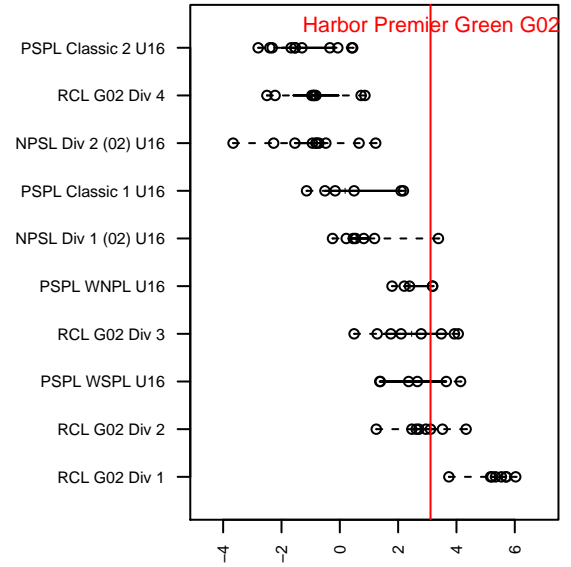

**attack and defense rating
relative to others at age
and all opponents in last 13 months**